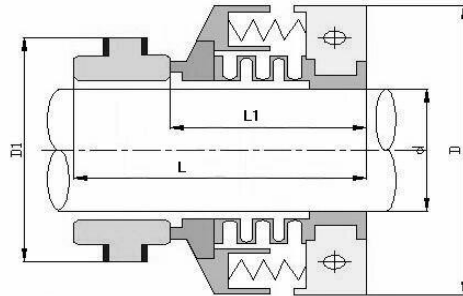

# ACID seal

PTFE Bellow seal

\* example only - various designs exist

Various sizes and specifications exist, please consult with sales for details

Faces :

PTFE vs Ceramic  
Sintered Silicon vs Sintered Silicon

Tel : 031-7052020

Fax : 031-7052022

Email : Wilfred@mechseals.co.za

All dimensions and limits are for guidance purposes only. Shaft dimension and medium are critical in determining correct limits. .  
If in doubt contact the above.